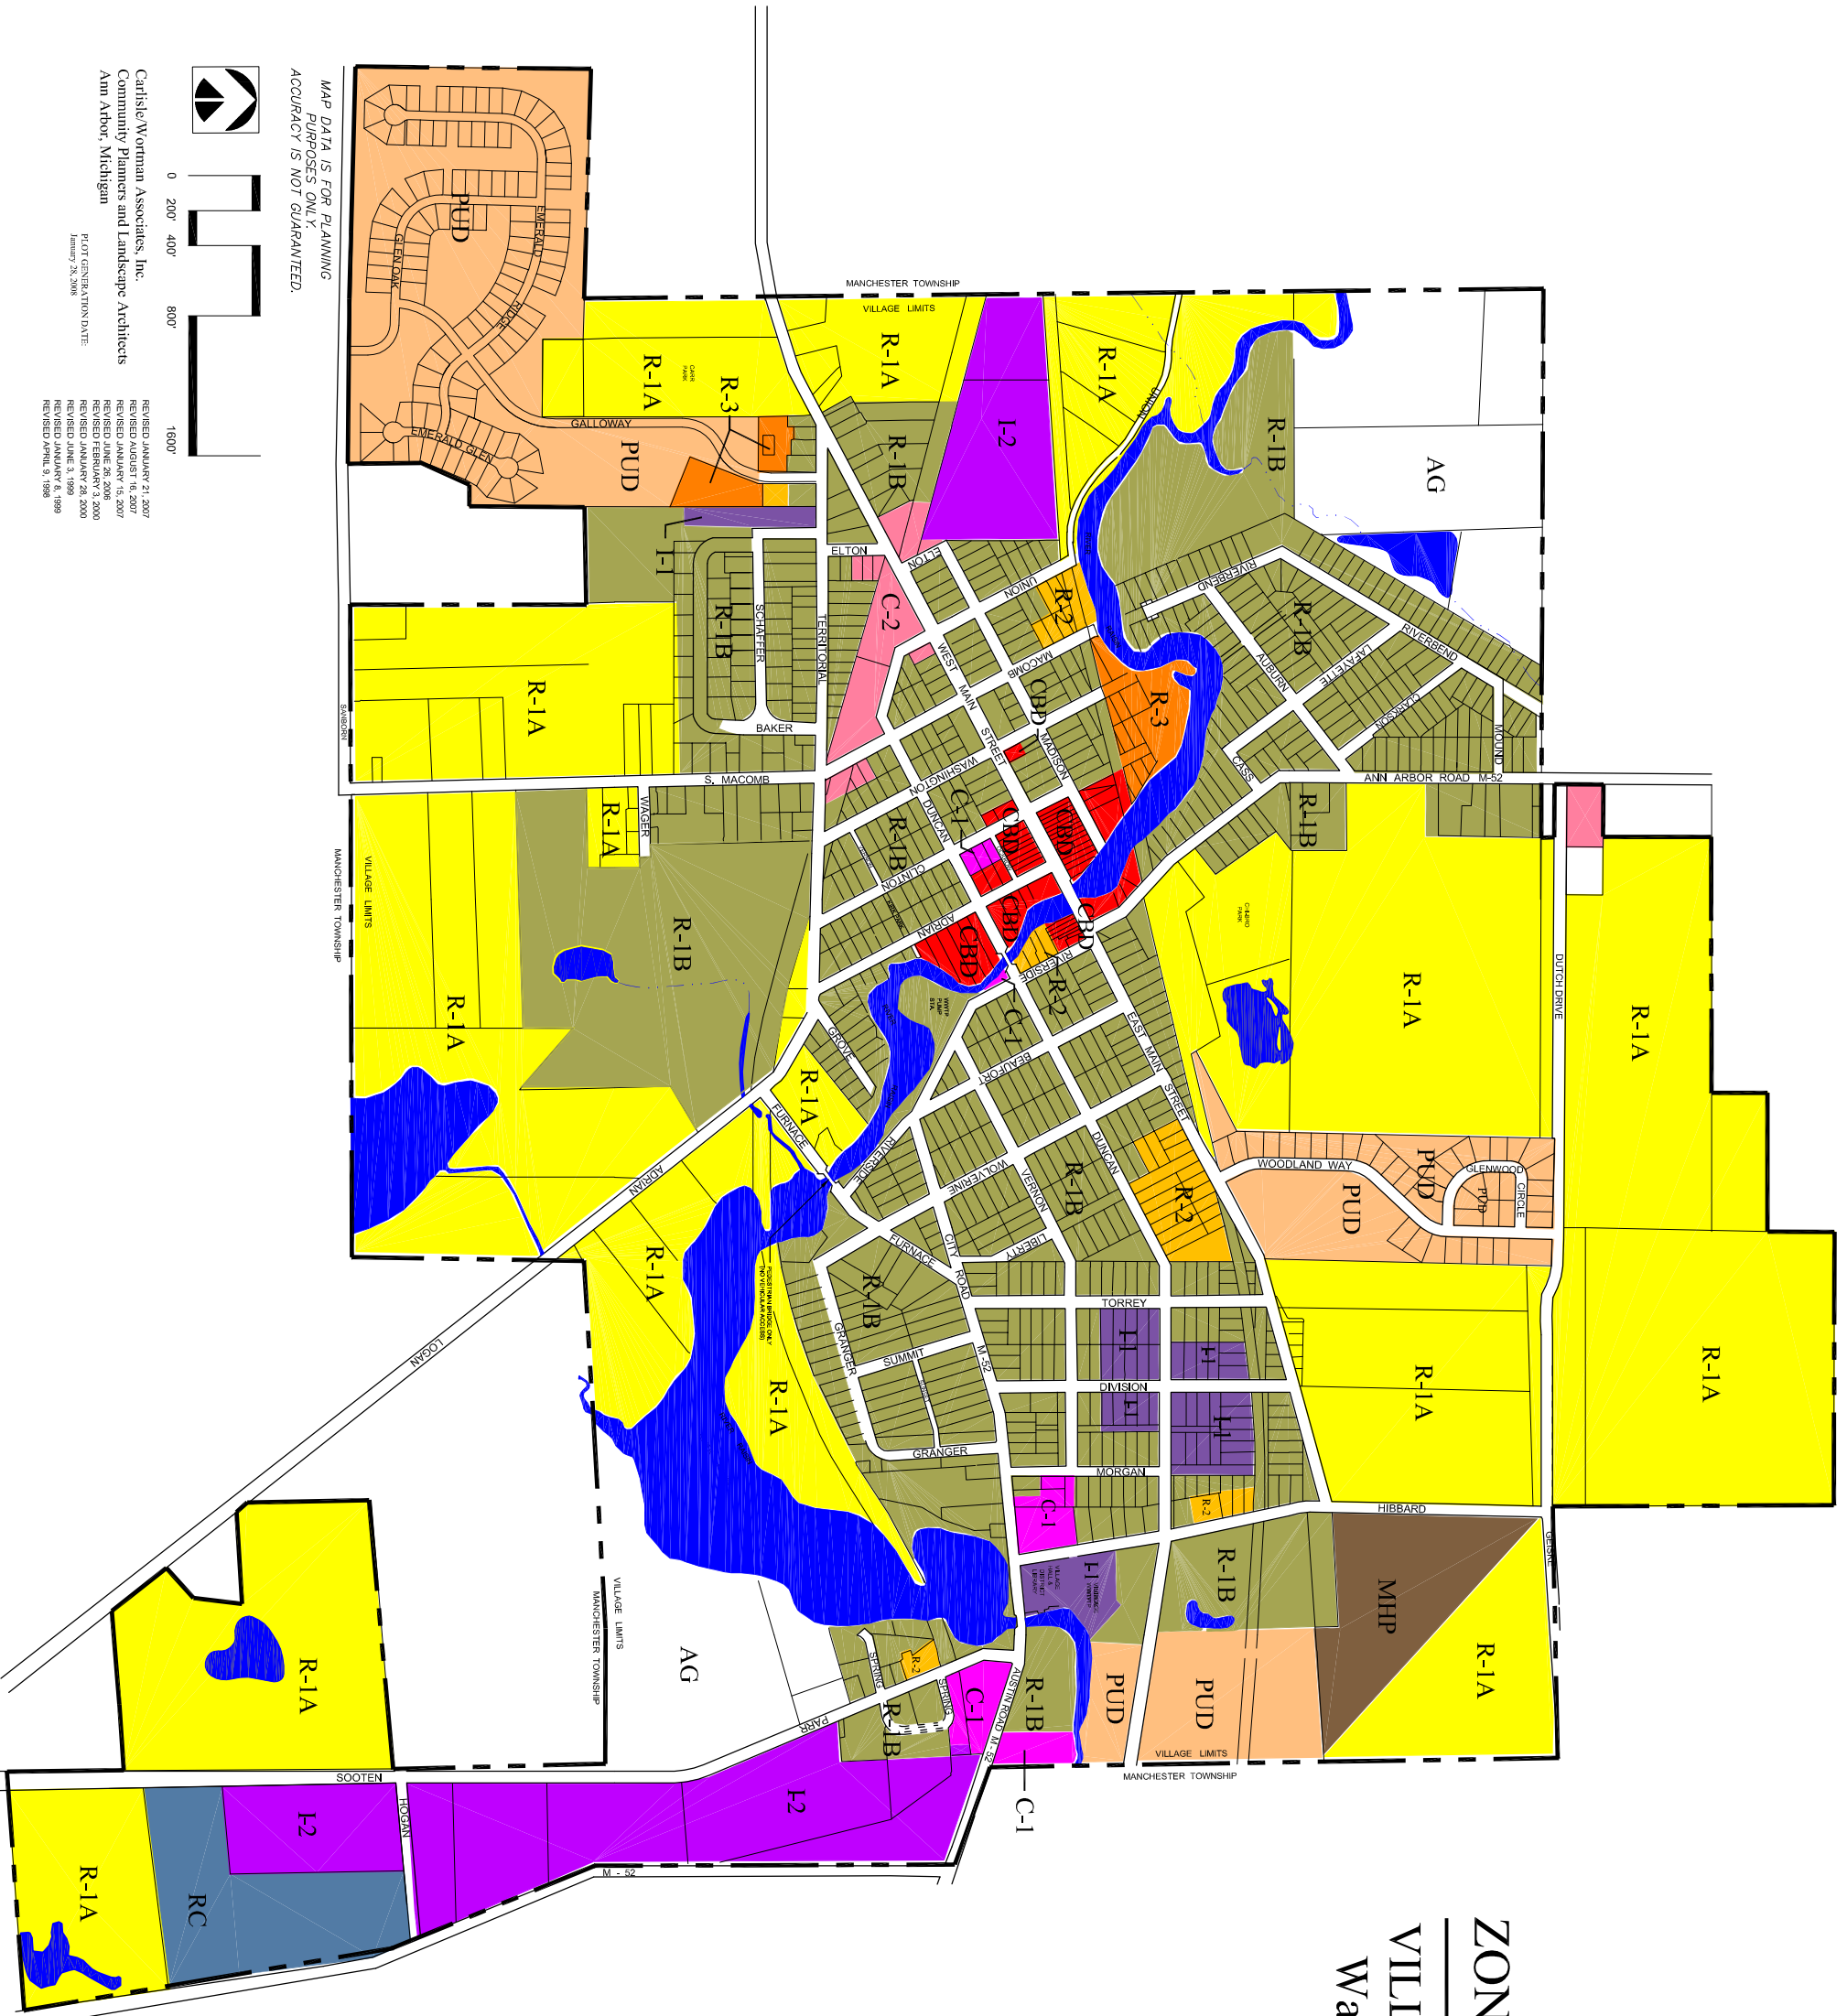

ZONING DISTRICTS MAP

VILLAGE OF MANCHESTER

Washtenaw County, Michigan

LEGEND

AG	Agricultural District
R-1A	Single Family Residential, Low Density
R-1B	Single Family Residential, Medium Density
R-2	Multiple-Family Residential, Low Density
R-3	Multiple-Family Residential, Medium Density
MHP	Mobile Home Park Residential District
C-1	Local Service
C-2	General Commercial
CBD	Central Business District
RC	Regional Commercial
I-1	Limited Industrial
I-2	General Industrial
PUD	Planned Unit Development

MAP DATA IS FOR PLANNING PURPOSES ONLY. ACCURACY IS NOT GUARANTEED.

Carlisle/Notman Associates, Inc.
 Community Planners and Landscape Architects
 Ann Arbor, Michigan

REVISED JANUARY 21, 2007
 REVISED AUGUST 16, 2007
 REVISED JANUARY 15, 2007
 REVISED JUNE 26, 2008
 REVISED JANUARY 15, 2009
 REVISED JANUARY 28, 2000
 REVISED JUNE 3, 1999
 REVISED JANUARY 6, 1999
 REVISED APRIL 9, 1998

PLOT GENERATION DATE:
 January 28, 2008