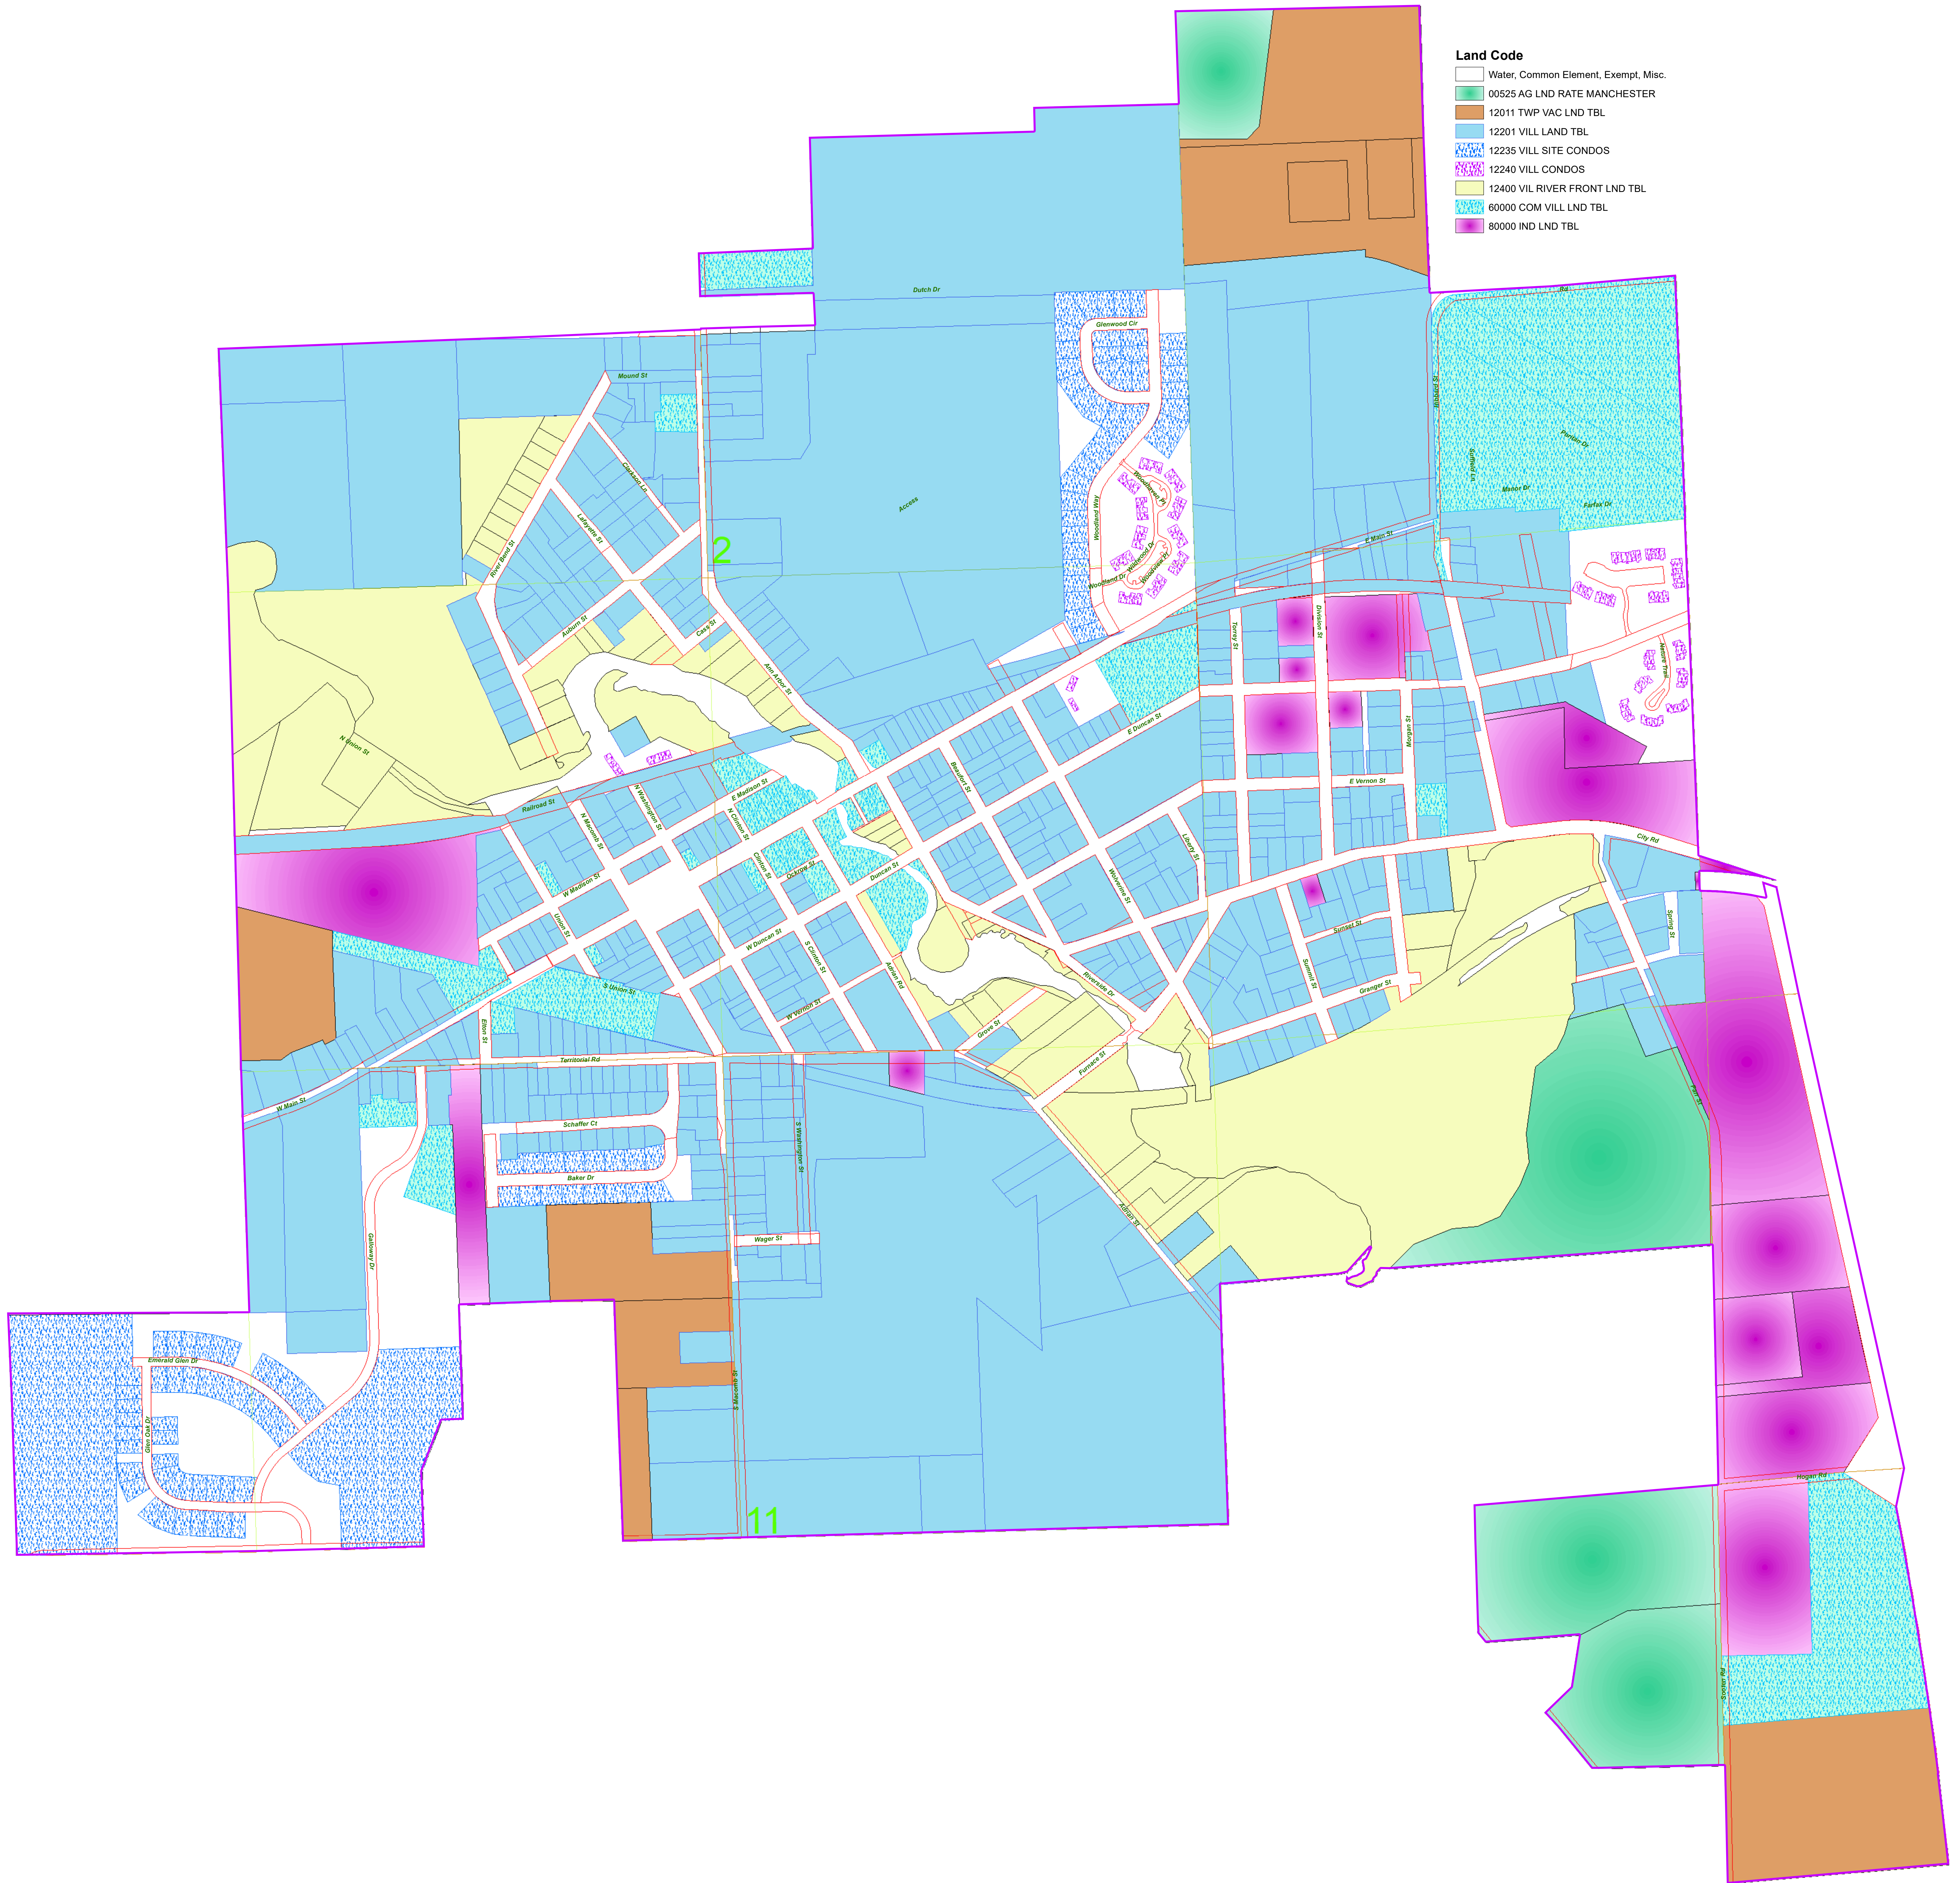

Manchester City 2024 Land Code Map

Land Code

| |
|--------------------------------------|
| Water, Common Element, Exempt, Misc. |
| 00525 AG LND RATE MANCHESTER |
| 12011 TWP VAC LND TBL |
| 12201 VILL LND TBL |
| 12235 VILL SITE CONDOS |
| 12240 VILL CONDOS |
| 12400 VIL RIVER FRONT LND TBL |
| 80000 COM VILL LND TBL |
| 80000 IND LND TBL |

- Jurisdiction Boundary
- Section Line
- Quarter Section Line
- Parcels

The information contained in this cadastral map is used to locate, identify and inventory parcels of land in Washtenaw County for appraisal and taxing purposes only and is not to be construed as a "survey description". The information is provided with the understanding that the conclusions drawn from such information are solely the responsibility of the user. Any assumption of legal status of this data is hereby disclaimed.

NOTE: PARCELS MAY NOT BE TO SCALE